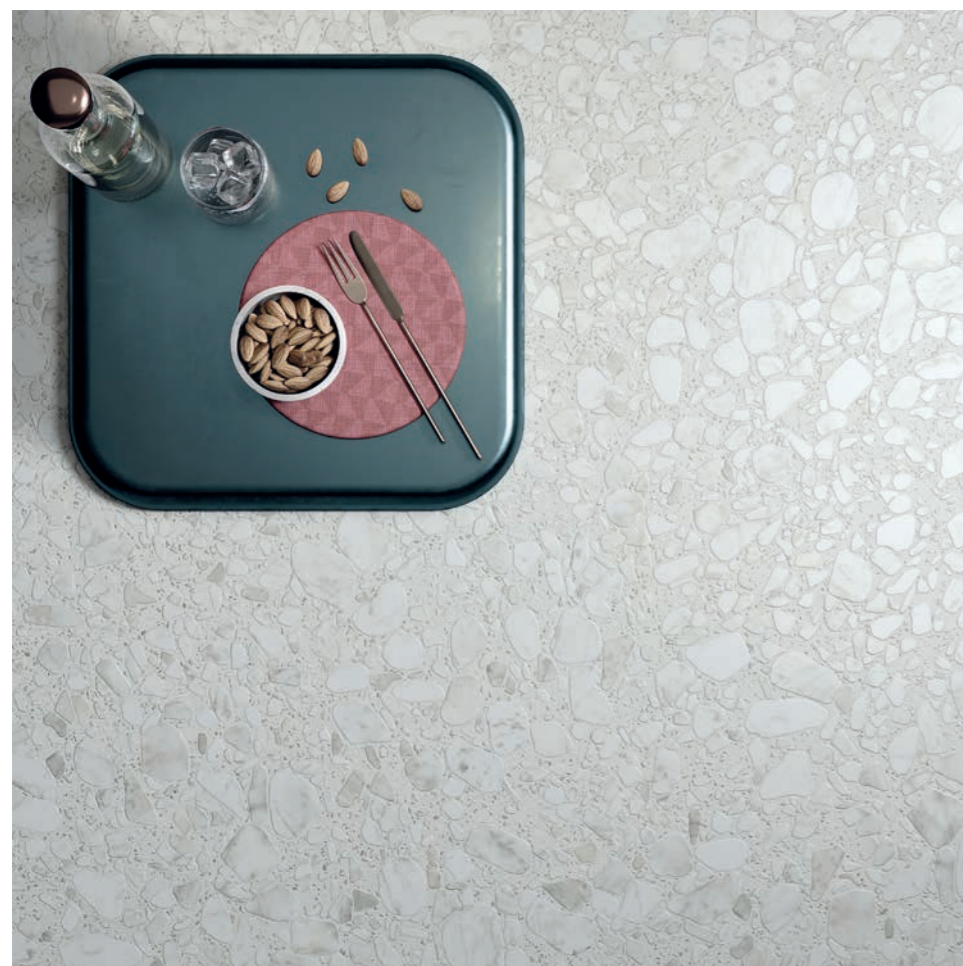

SENSATION

VENEZIA NUVOLA

floor: SENSATION VENEZIA NUVOLA ANT. 3D R. 120x120 (48"X48")